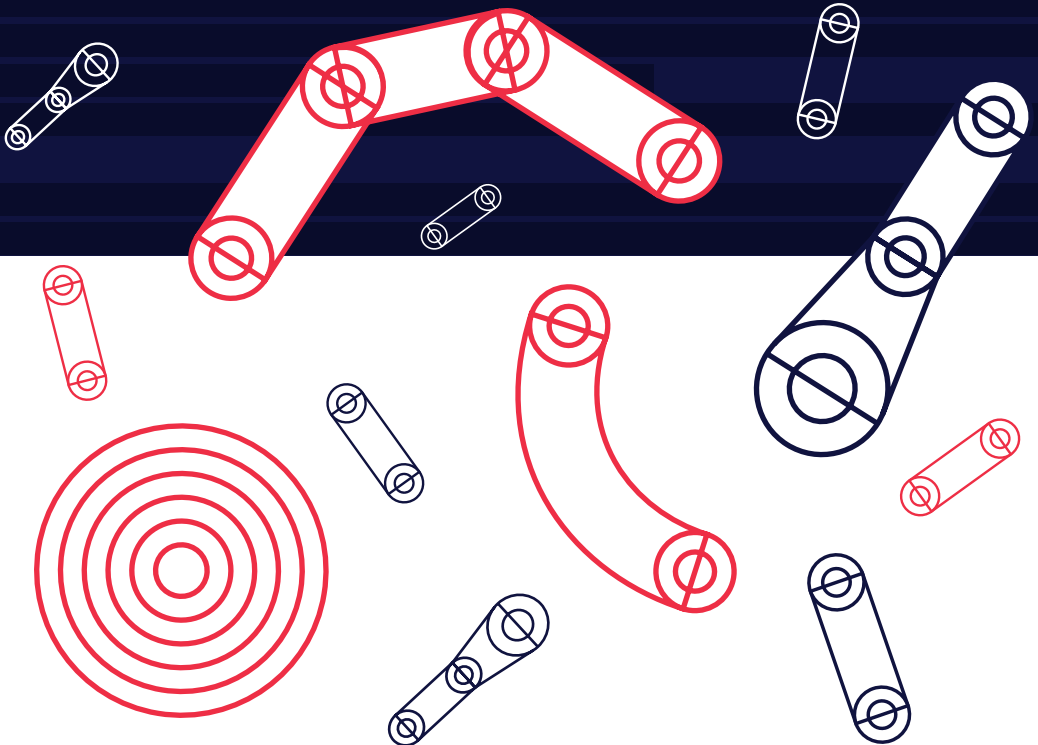

RSM Lining Supplies
CHOICE AND TECHNOLOGY

M15 MAGMA
FLEX
LINER

A FREE FLOWING, CONTOUR
HUGGING, FANTASTICALLY
FLEXIBLE LINER.

**MAGMA
FLEX
LINER**

FLEXIBLE POSSIBILITIES.

Magma flex has been developed for use in complex pipe repairs in which several changes in diameter are present. It is also capable of lining through multiple 90° bends without forming any wrinkles or folds.

MULTIPLE CAPABILITIES.

DIAMETER
CHANGE

UP TO
90° BENDS

MULTIPLE BENDS
WRINKLE FREE

50 - 450MM
DIAMETER

AMBIENT, HOT,
UV & LED CURE

RSM Lining Supplies
CHOICE AND TECHNOLOGY

Magma Flex is a product of RSM Lining Supplies Global Limited.
sales@rsm-web.com • 01709 864 271 • www.rsm-web.com